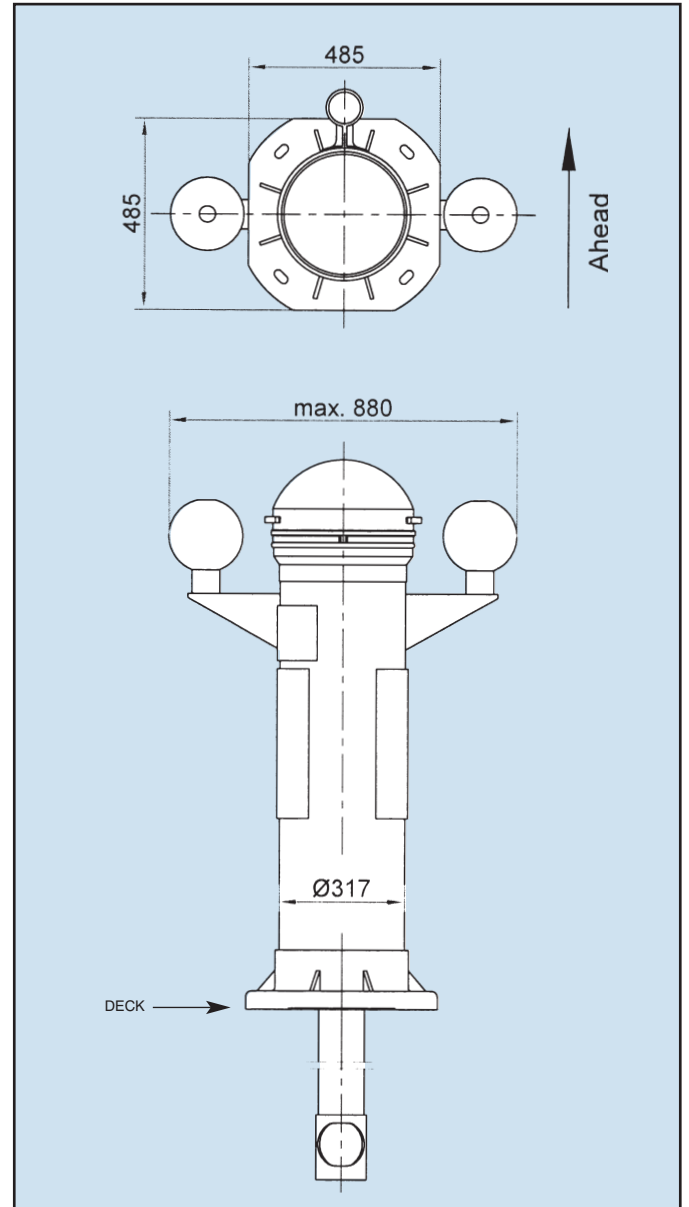

Lilley & Gillie Mk2020S Magnetic Compass Outfit

The compass outfit is available in Reflector, Non-Reflector and Naval (DG Correction) versions with the following features.

- **Material** Aluminium binnacle.
- **Correction** A full set of compensating magnets for B, C and H plus adequate quadrantal corrector and flinders plates.
- **Periscope** Telescopic with a maximum vertical length of two metres.
- **Fixings** Four S/S M16x70 mounting bolts, nuts and washers.
- **Lighting** Two 24vdc 15w lamps and one spare fitted within the binnacle. Control of lamps, dimmer and power supply by the FW9862 Control Unit. A two position dimmer switch is also fitted within the binnacle for local control.
- **Compass** Lilley & Gillie 'SR4', Class A, 175mm Reflector Card.

Weights

Reflector Binnacle	71kg
'SR4' Compass	6.5kg
Lighting Control Unit	0.62kg
Azimuth in box	1.45kg

- **Colour** Binnacle, Dark Admiralty Grey. (Others available)
  Periscope Assembly, Black.
  Lighting Control Unit, Black with white lettering.

In accordance with our policy of continuous development, changes may be made from time to time without prior notice.

Manufacturer of magnetic compasses, TMC's and nautical instruments. Adjusting, testing and repair of magnetic compasses by certificated compass adjusters.

Manufacture of type approved navigation and data instrumentation for commercial vessels.

Manufacture of military grade instrumentation systems for naval and paramilitary vessels.

Sound signalling and detection systems

Distribution of lighting products including navigation lights, navigation light switch panels and searchlights.

UK sales and service of Yokogawa gyros, autopilots and logs.

AMI Marine Ltd
+44(0)2380 480450
sales@amimarine.com
amimarine.com