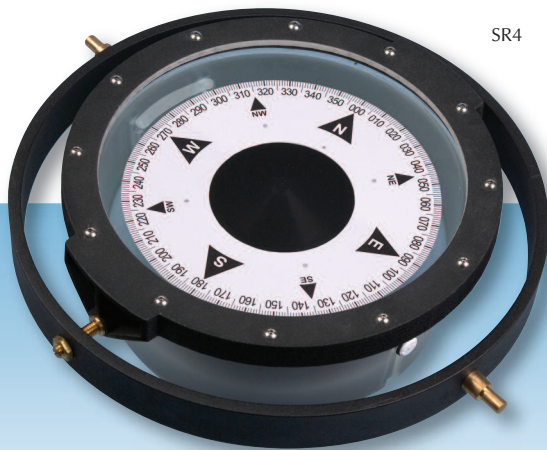

Mk2020S

Magnetic Compass Outfit

For commercial vessels over 150GRT, fishing vessels over 35m and naval vessels with or without DG correction

Suitable for use with Lilley & Gillie (and other) Transmitting Magnetic Compass (TMC) equipment to operate repeaters, off-course alarms and outputs to navigation equipment including gyro back up

P1920 Steering Repeater (Option)

SR4

Type approved to the European Marine Equipment Directive (MED), Chinese Classification Society and other Maritime Authorities

NSN 660-599-226-1091

Design Features

- Reduced shipyard installation work
- Improved watertightness around deck/periscope area
- Simple periscope assembly installation and removal
- Low voltage lighting within the binnacle
- Mounting arrangements for various TMC sensors

Lilley & Gillie Mk2020S Magnetic Compass Outfit

The compass outfit is available in Reflector, Non-Reflector and Naval (DG Correction) versions with the following features.

- Material** Aluminium binnacle.
- Correction** A full set of compensating magnets for B, C and H plus adequate quadrantal corrector and flinders plates.
- Periscope** Telescopic with a maximum vertical length of two metres.
- Fixings** Four S/S M16x70 mounting bolts, nuts and washers.
- Lighting** Two 24vdc 15w lamps and one spare fitted within the binnacle. Control of lamps, dimmer and power supply by the FW9862 Control Unit. A two position dimmer switch is also fitted within the binnacle for local control.
- Compass** Lilley & Gillie 'SR4', Class A, 175mm Reflector Card.
- Weights**

Reflector Binnacle	71kg
'SR4' Compass	6.5kg
Lighting Control Unit	0.62kg
Azimuth in box	1.45kg
- Colour** Binnacle, Dark Admiralty Grey. (Others available)
Periscope Assembly, Black.
Lighting Control Unit, Black with white lettering.