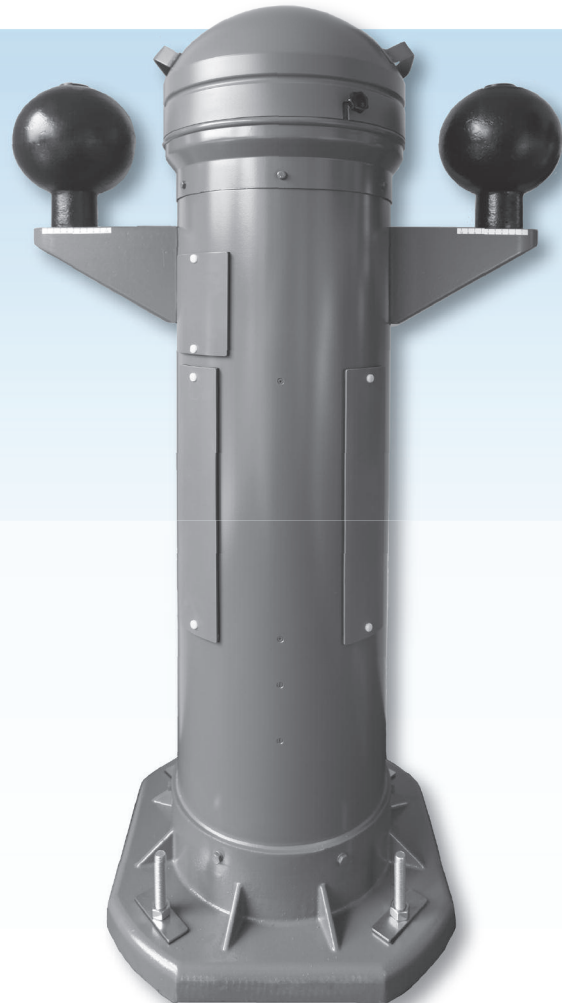

Mk2020S

Magnetic Compass Outfit

For commercial vessels over 150GRT, fishing vessels over 35m and naval vessels with or without DG correction

Suitable for use with Lilley & Gillie (and other) Transmitting Magnetic Compass (TMC) equipment to operate repeaters, off-course alarms and outputs to navigation equipment including gyro back up

P1920 Steering Repeater (Option)

SR4

Type approved to the European Marine Equipment Directive (MED), Chinese Classification Society and other Maritime Authorities

NSN 660-599-226-1091

Design Features

- Reduced shipyard installation work
- Improved watertightness around deck/periscope area
- Simple periscope assembly installation and removal
- Low voltage lighting within the binnacle
- Mounting arrangements for various TMC sensors

Lilley & Gillie Mk2020S Magnetic Compass Outfit

The compass outfit is available in Reflector, Non-Reflector and Naval (DG Correction) versions with the following features.

- Material** Aluminium binnacle.
- Correction** A full set of compensating magnets for B, C and H plus adequate quadrantal corrector and flinders plates.
- Periscope** Telescopic with a maximum vertical length of two metres.
- Fixings** Four S/S M16x70 mounting bolts, nuts and washers.
- Lighting** Two 24vdc 15w lamps and one spare fitted within the binnacle. Control of lamps, dimmer and power supply by the FW9862 Control Unit. A two position dimmer switch is also fitted within the binnacle for local control.
- Compass** Lilley & Gillie 'SR4', Class A, 175mm Reflector Card.
- Weights**

Reflector Binnacle	71kg
'SR4' Compass	6.5kg
Lighting Control Unit	0.62kg
Azimuth in box	1.45kg
- Colour** Binnacle, Dark Admiralty Grey. (Others available)
Periscope Assembly, Black.
Lighting Control Unit, Black with white lettering.